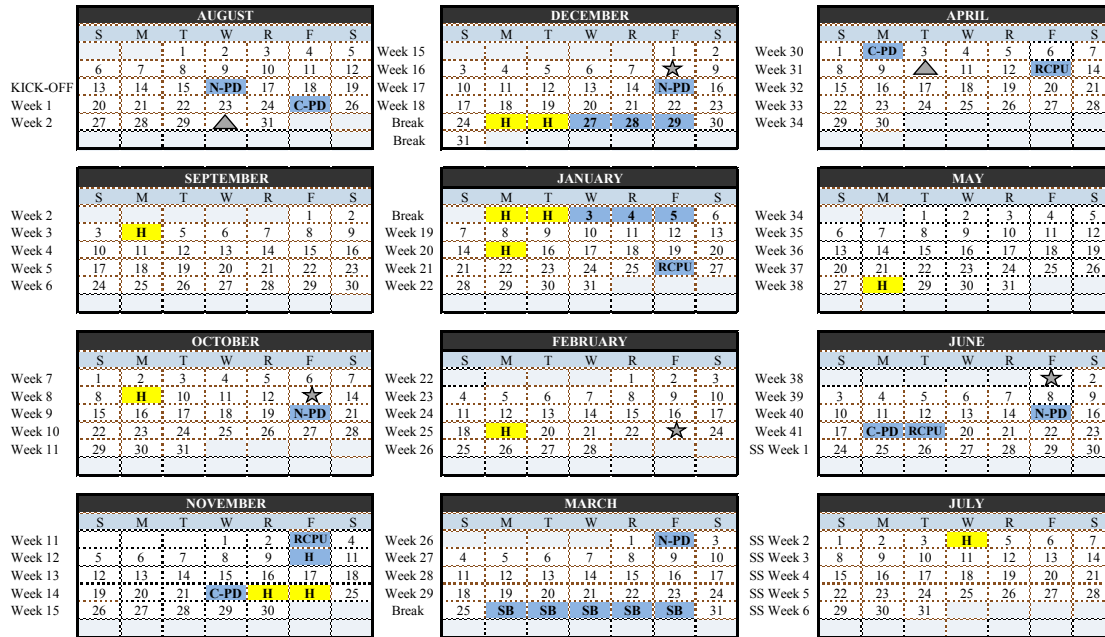

NOBLE

Baker * Butler * Chicago Bulls * DRW * Gary Comer * Golder * Hansberry * Johnson * Mansueto
 * Muchin * Noble * Noble Academy * Pritzker * Rauner * Rowe-Clark * Speer * UIC

Notable Dates

First Day for Freshmen	August 21	Presidents Day	February 19
First Day for Grades 10-11	Varies by Campus	PARCC Grades 6-8	TBD
First Day for Seniors	Varies by Campus	PSAT Grades 9 & 10	TBD
Pre-P/SAT for Grades 9 - 11	August 30	SAT Grade 11	April 10
Labor Day	September 4	Spring Break	March 26 - 30
Columbus Day	October 9	Memorial Day	May 28
Veterans Day	November 10	Graduation	June 8 - 10
Thanksgiving Break	November 23 - 24	Students' Last Day	June 14
Winter Break	December 25 - January 5	Independence Day	July 4
MLK Day	January 15		

2017 - 2018 Academic Calendar

KEY

- No school for students, offices open
- No school for students, offices closed
- H Holiday - no school for students
- C-PD Campus staff development
- N-PD Network-based staff development
- RCPU Report card pick up
- ▲ Standardized testing
- ★ Interim assessment

NOTE: All colored shapes designate no school for students

Term	Start	End	RCPU	Interim Assessment	
S1	Q1	August 21	October 27	November 3	October 13
	Q2	October 30	January 19	January 26	December 8
	Q3	January 22	April 6	April 13	February 23
S2	Q4	April 9	June 15	June 19	June 1
	Summer School	Session Dates Vary by Campus			